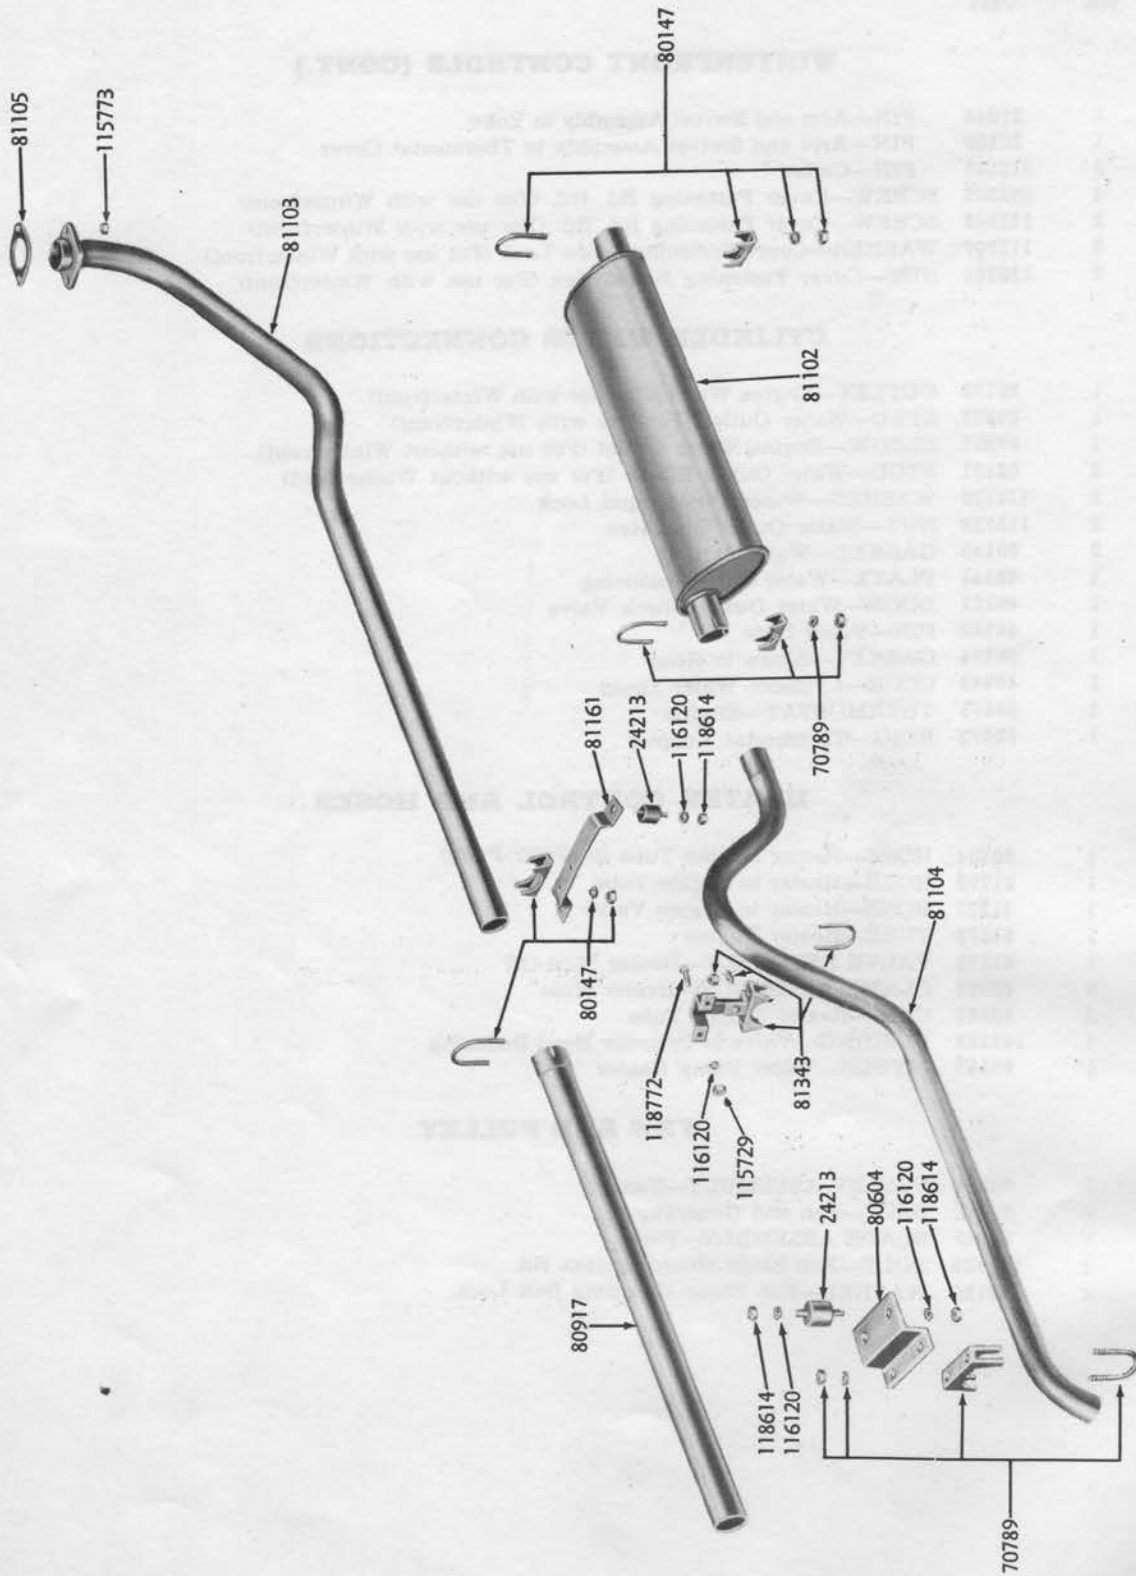

EXHAUST

GROUP XII

EXHAUST SYSTEM

EXHAUST SYSTEM

GROUP 12

PARTS LIST

No. Req'd.	Part Number	Description
1	81102	MUFFLER ASSEMBLY
1	81103	EXHAUST PIPE—Front
1	80917	EXHAUST PIPE—Extension
1	81104	TAILPIPE—Exhaust
2	80147	CLAMP ASSEMBLY—Exhaust Pipe
2	70789	CLAMP ASSEMBLY—Exhaust Tailpipe
1	81161	BRACKET—Exhaust Pipe Support
1	80604	BRACKET—Tailpipe Rear
4	24213	INSULATOR—Exhaust Mounting
8	118614	NUT—Exhaust Mounting Insulator Hex
8	116120	WASHER—Exhaust Mounting Insulator Lock
1	81343	SUPPORT ASSEMBLY—Exhaust Tailpipe Kickup (Serviced as a kit only)*
2	118772	BOLT—Tailpipe Supports to Frame Hex Hd.
2	116120	WASHER—Tailpipe Supports to Frame Bolt Lock
2	115729	NUT—Tailpipe Supports to Frame Bolt Hex
1	81105	GASKET—Exhaust Pipe
2	115773	NUT—Exhaust Pipe to Manifold Hex (Brass)

* Supersedes previous design for Models A4 and A5