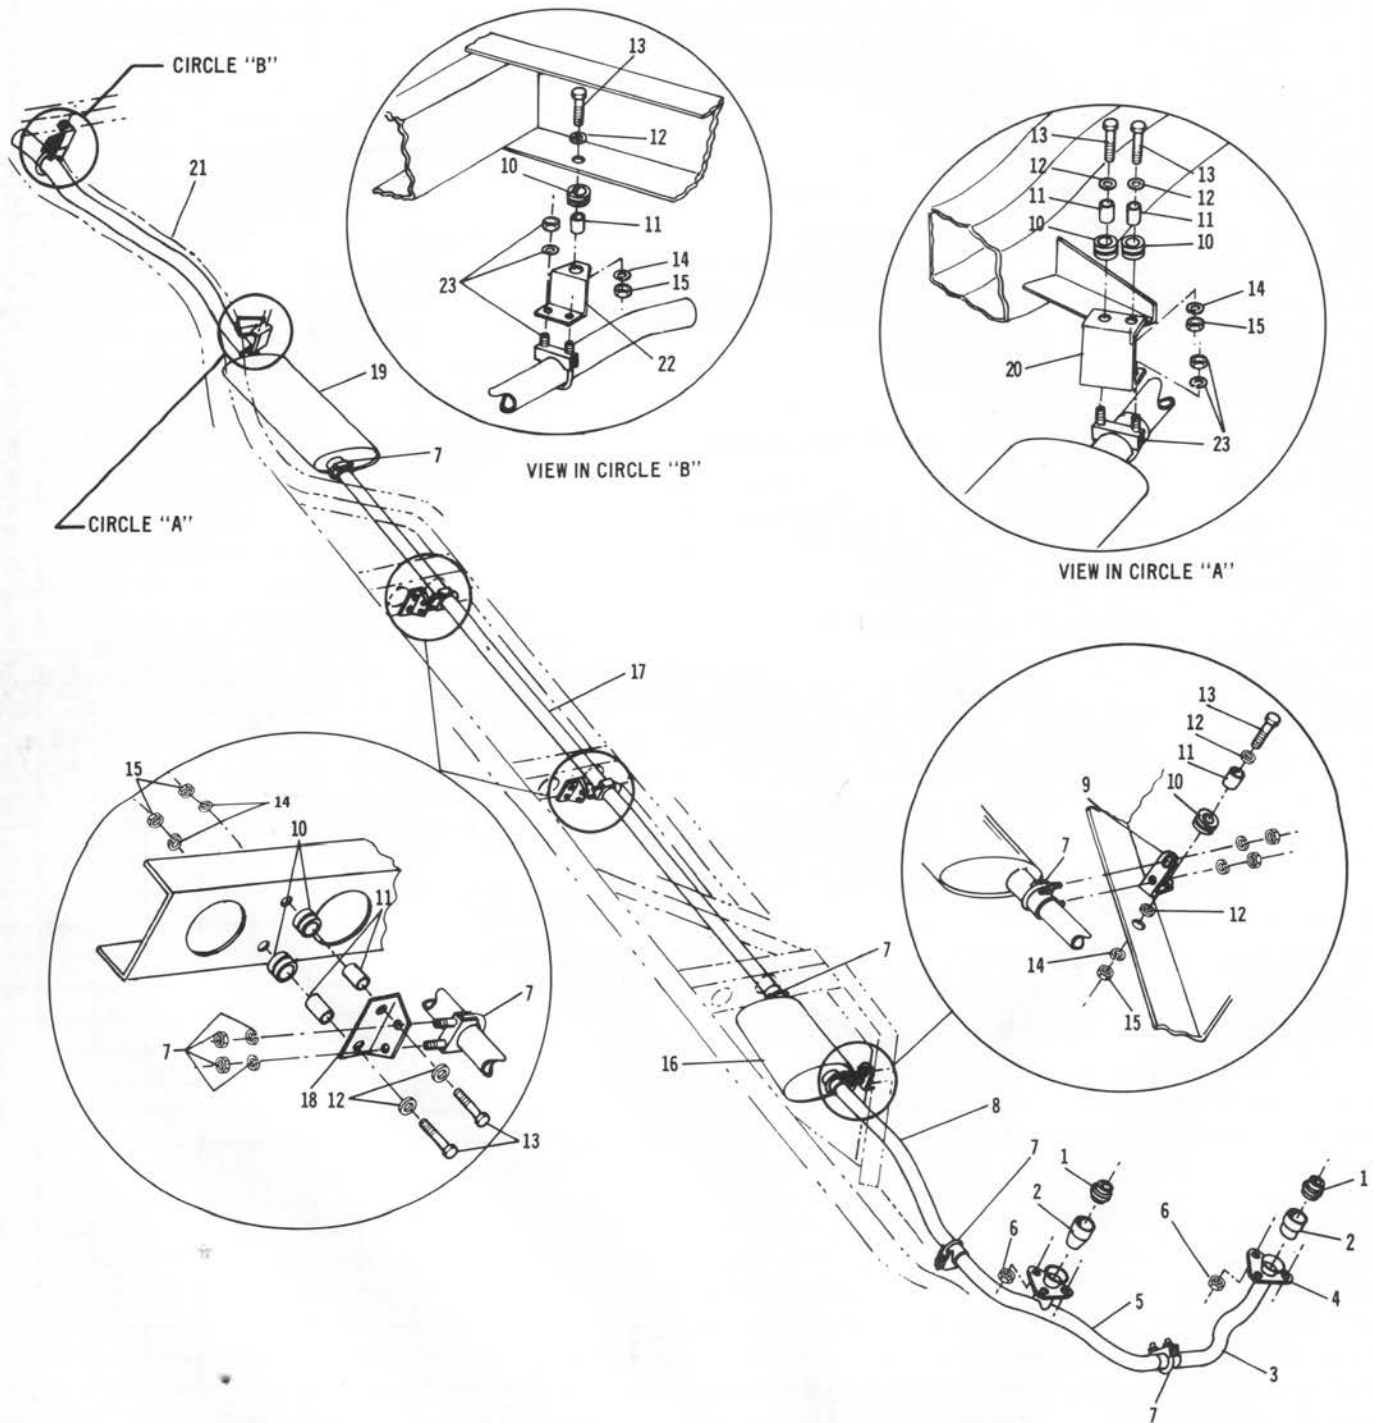

EXHAUST SYSTEM

ILLUS. KEY	PART NO.	DESCRIPTION	ALL MODELS	GROUP 15							
				1	2	3	4	5	6	7	
				A 11	A 11 E	A 12	A 12 E	A 12 W	A 12 W 6	A 12 W 8	
EXHAUST SYSTEM - AEROBUS 8 CYLINDER ENGINE											
52-1	702252	GASKET - Exh. Pipe									2
52-2	702253	EXTENSION - Exh. Pipe									2
52-3	701211	EXHAUST PIPE - L.H.									1
52-4	702271	FLANGE - Exh. Pipe									1
52-5	703787	PIPE ASM. - Exh. R.H.									1
52-6	626779	NUT - (3/8-16 Spl. Hex. Lock)									6
52-7	80147	CLAMP - Exh. Pipe									7
52-8	704389	EXTENSION - Exh. Pipe #1									1
52-9	702433	SUPPORT - Exh. Pipe									1
52-10	94350	INSULATOR - Exh. System									8
52-11	94292	SPACER - Exh. System									8
52-12	94354	WASHER - Exh. System									9
52-13	123798	BOLT - (5/16-24 x 1-3/4 Hex.)									8
52-14	120214	LOCKWASHER - (5/16 Med. Spring)									8
52-15	120368	NUT - (5/16-24 Hex.)									8
52-16	97590	RESONATOR ASM. - Exh.									1
52-17	98560	EXTENSION - Exh. Pipe #2									1
52-18	96060	BRACKET - Exh. Pipe									2
52-19	703218	MUFFLER ASM. - Exh.									1
52-20	94293	BRACKET - Muffler Support - Rear									1
52-21	702624	PIPE - Exh. Tail									1
	702560	PIPE - Exh. Tail R.H. Side Outlet									1
52-22	94676	BRACKET - Muffler Outlet Pipe Insul.									1
	701645	BRACKET ASM. - Exh. Tail R.H. Side Outlet Pipe									1
	191695	BOLT - Exh. Tail R.H. Side Outlet Pipe Brkt. Mtg. (1/2-20 x 4-3/4 Hex. Hd.)									1
	120396	WASHER - Exh. Tail R.H. Side Outlet Pipe Brkt. Mtg. (17/32 ID x 1-1/16 OD)									1
	120384	LOCKWASHER - Exh. Tail R.H. Side Outlet Pipe Brkt. Mtg. (1/2 Med. Spring)									1
	120371	NUT - Exh. Tail R.H. Side Outlet Pipe Brkt. Mtg. (1/2-10 Hex.)									1
52-23	701431	CLAMP ASM. - Exh. Tail Pipe 2"									2