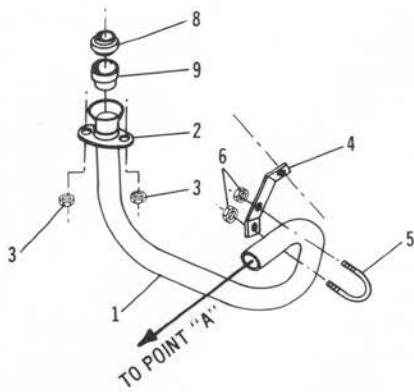

EXHAUST SYSTEM
TAXICAB - MARATHON
ILLUSTRATION NO. 51