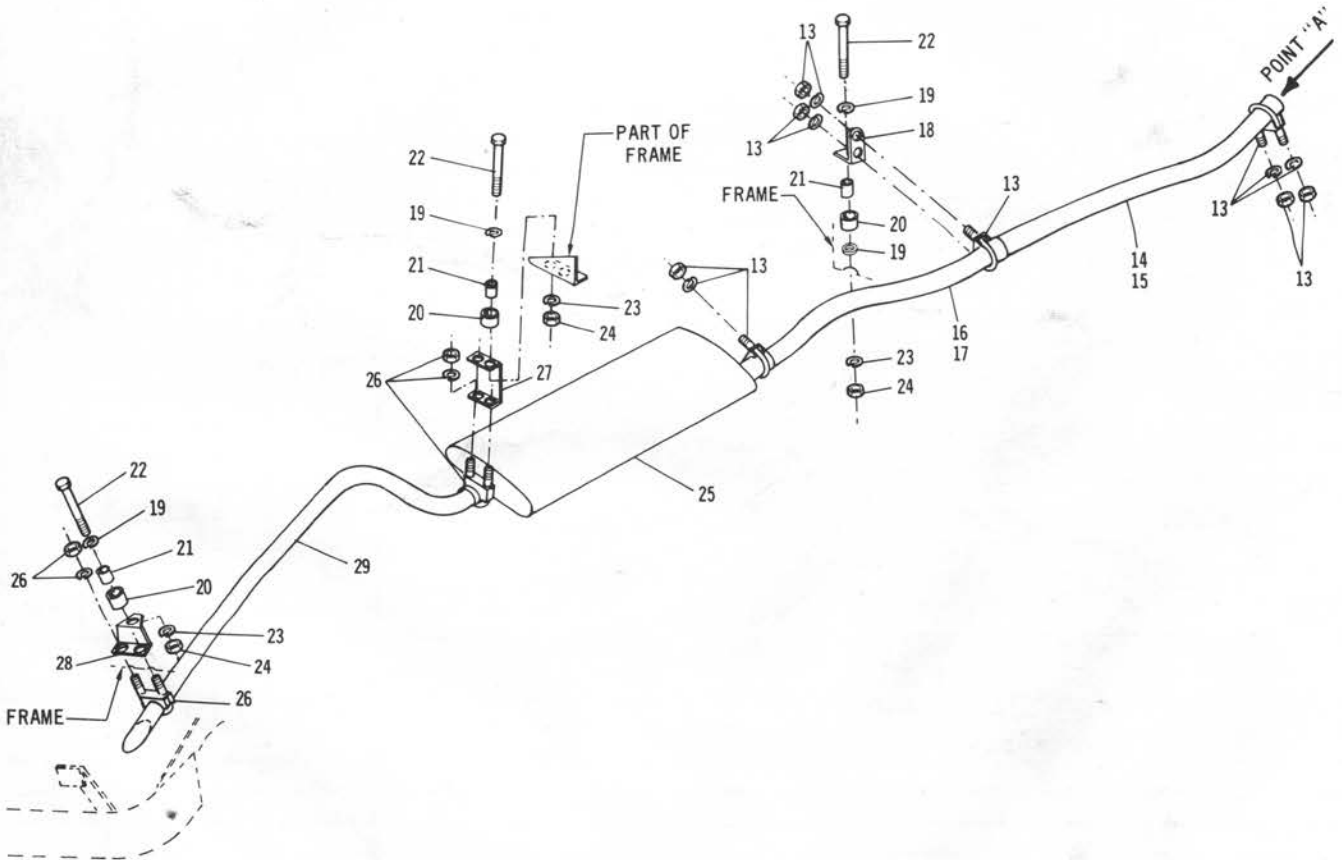

6 CYLINDER

EXHAUST SYSTEM
TAXICAB - MARATHON
ILLUSTRATION NO. 51