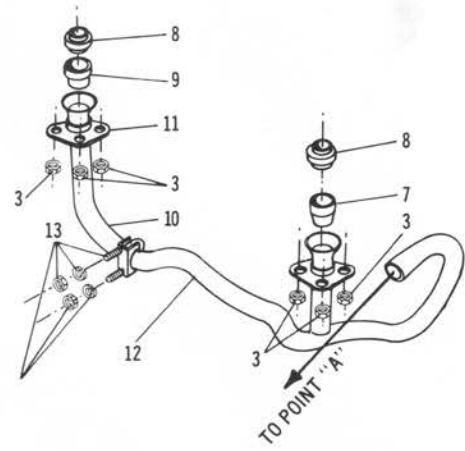

8 CYLINDER

EXHAUST SYSTEM
TAXICAB - MARATHON
ILLUSTRATION NO. 51